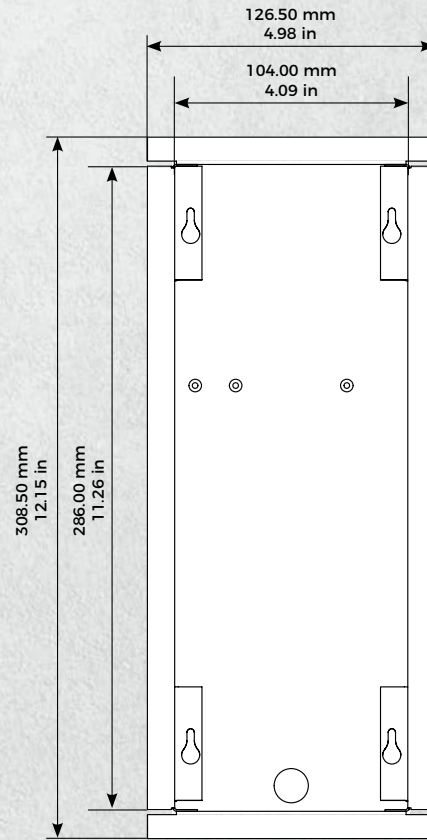

D2102V / D2103V / D2101FV Fingerprint 50 / D2101FV EKEY Flush-mounting housing (backbox)

Flush-mounting housing (backbox)

Flush-mounting housing (backbox)

Flush-mounting housing (backbox)

Flush-mounting housing (backbox)