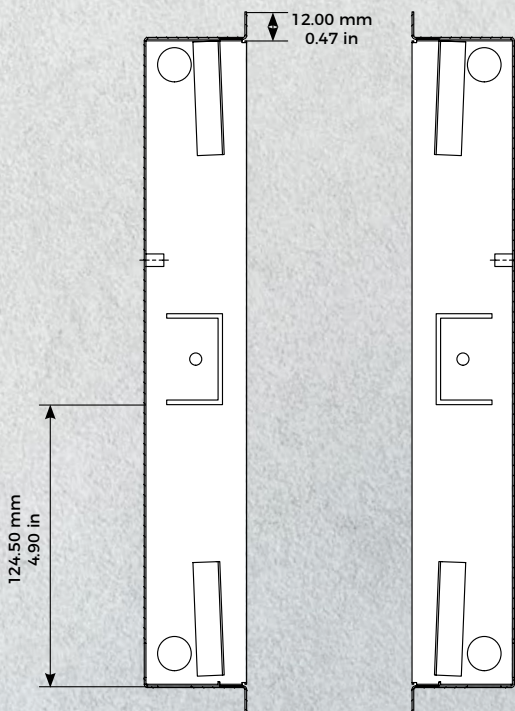

D2102V / D2103V / D2101FV Fingerprint 50 / D2101FV EKEY Flush-mounting housing (backbox)

Flush-mounting housing (backbox)

Flush-mounting housing (backbox)

Flush-mounting housing (backbox)

Flush-mounting housing (backbox)