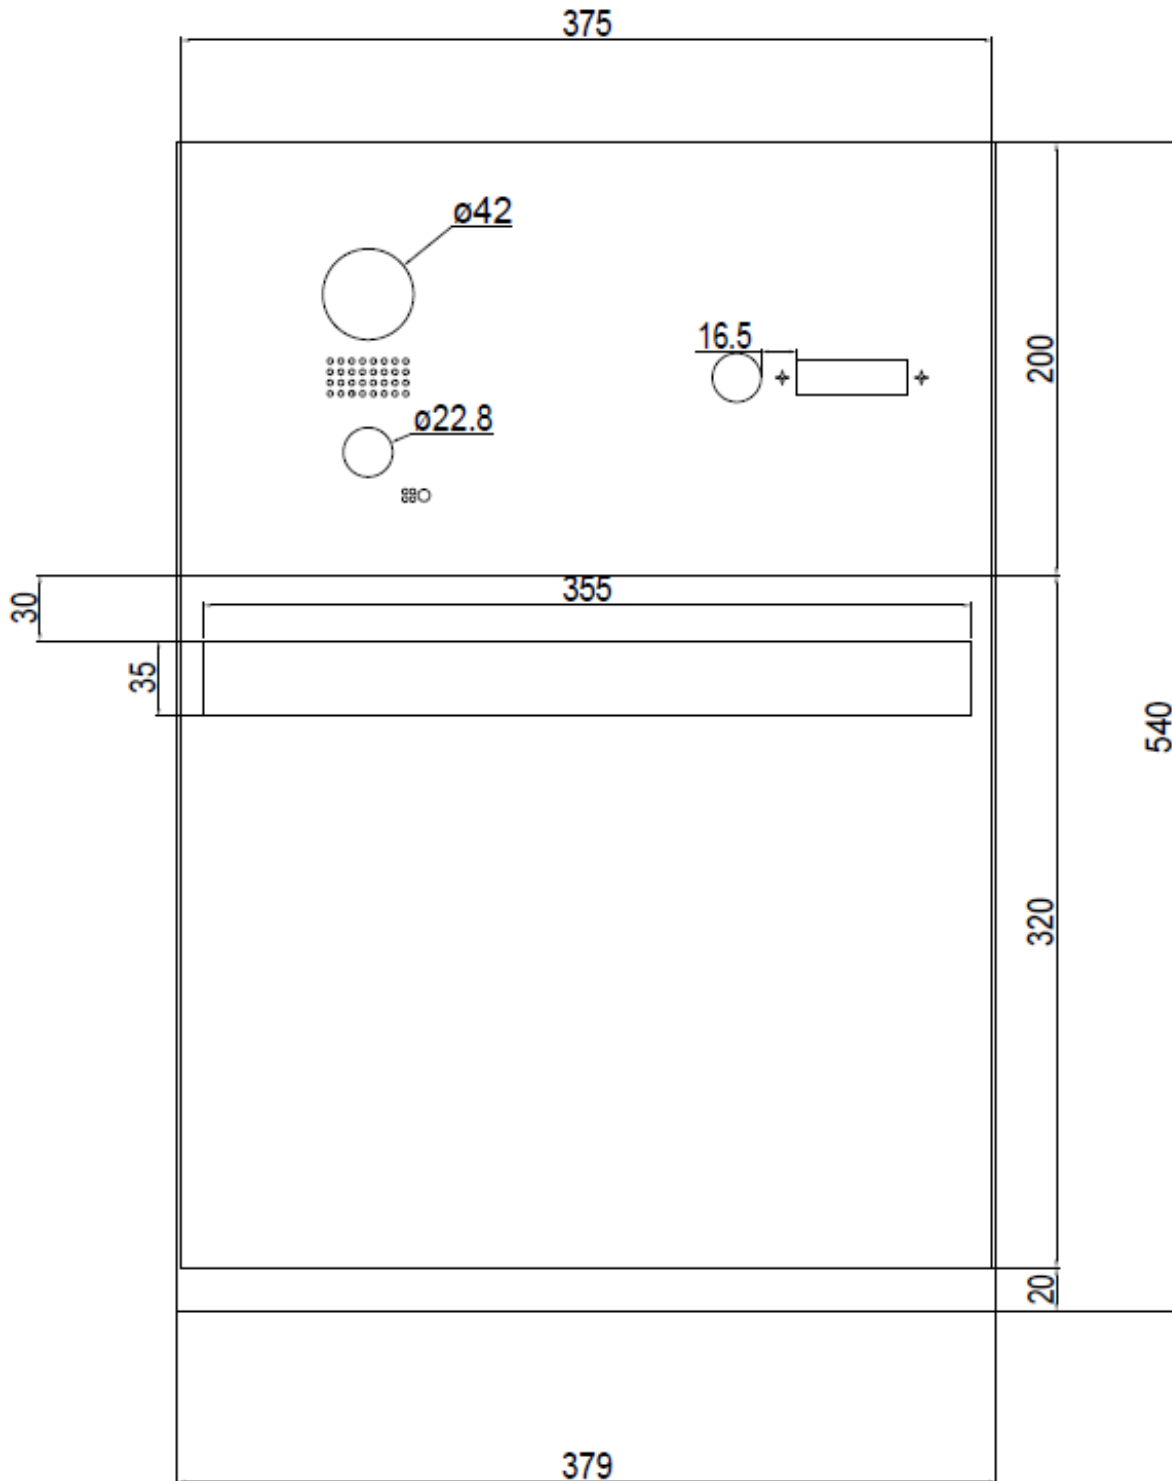

More photos

Technical Drawings

Front panel, data in mm

Material thickness: 3,0

Mounting housing, data in mm

The installation of the Video Door Station to a wall or fence requires professional skills and suitable tools e.g. drilling machine, drill, dowels and if necessary spacers. These are not included.