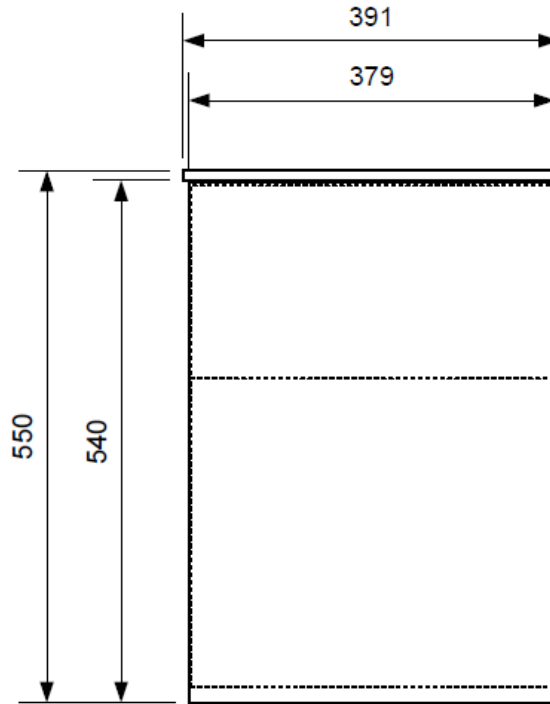

More photos

Technical Drawings

Front panel, data in mm

Material thickness: 3,0

Mounting housing, data in mm

The installation of the Video Door Station to a wall or fence requires professional skills and suitable tools e.g. drilling machine, drill, dowels and if necessary spacers. These are not included.