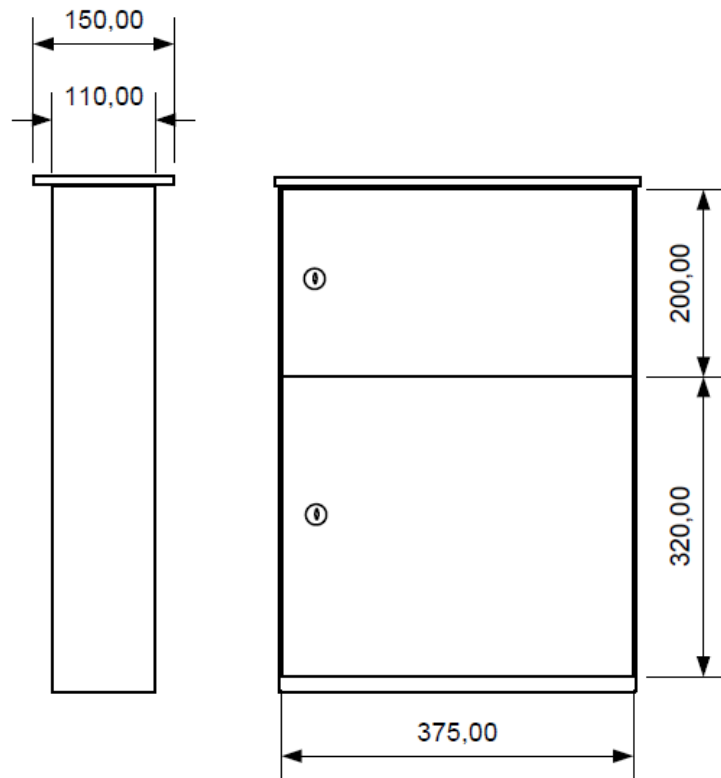

More photos

Technical Drawings

Front panel, data in mm

Material thickness: 3,0

Mounting housing, data in mm

The installation of the Video Door Station to a wall or fence requires professional skills and suitable tools e.g. drilling machine, drill, dowels and if necessary spacers. These are not included.