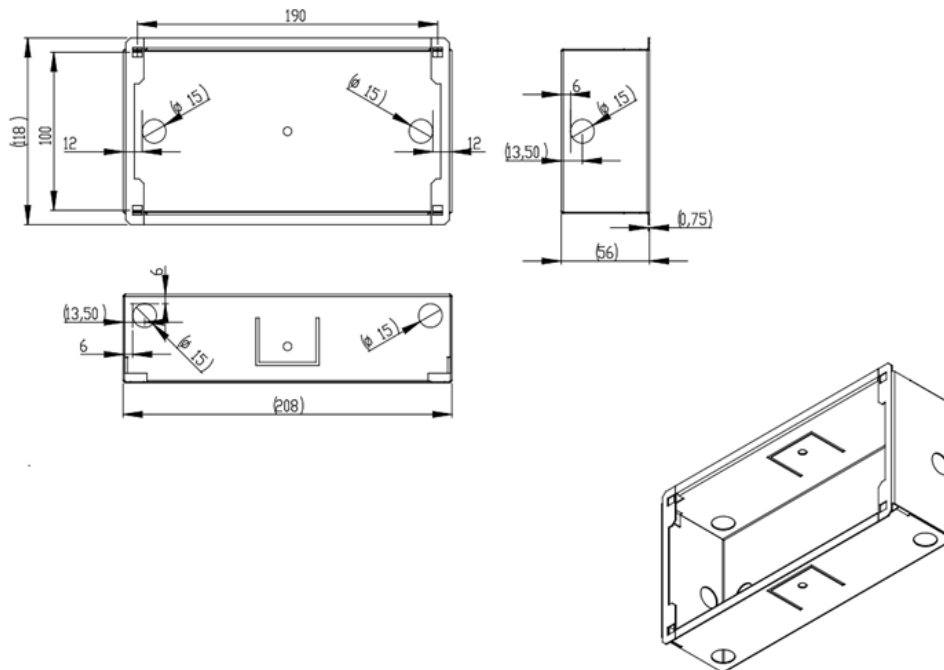

More photos

Technical Drawings

Front panel, data in mm

Material thickness: 3,0

Mounting housing, data in mm

The installation of the Video Door Station to a wall or fence requires professional skills and suitable tools e.g. drilling machine, drill, dowels and if necessary spacers. These are not included.