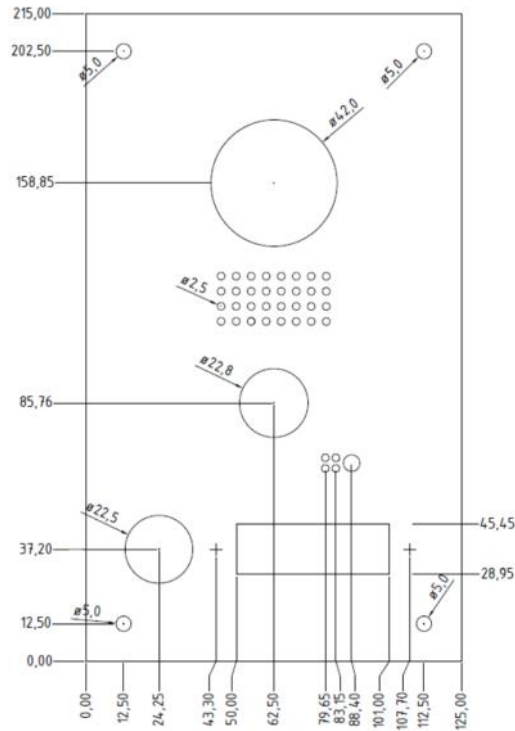

More photos

Technical Drawings

Front panel, data in mm

Material thickness: 3,0

Mounting housing, data in mm

The installation of the Video Door Station to a wall or fence requires professional skills and suitable tools e.g. drilling machine, drill, dowels and if necessary spacers. These are not included.