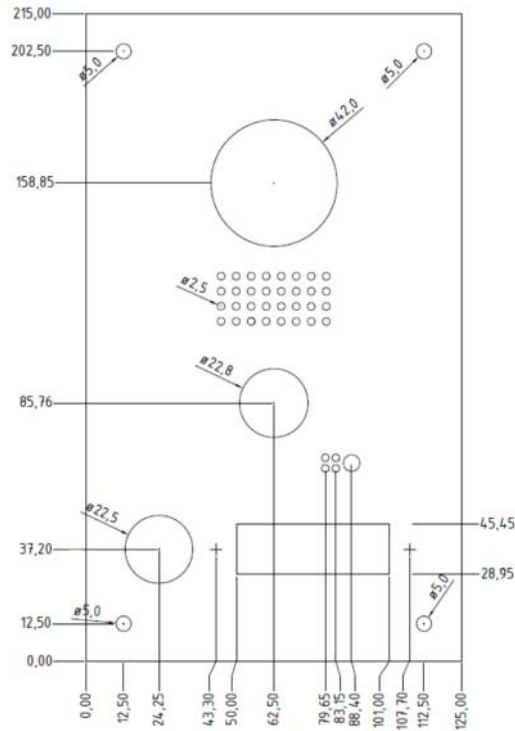

More photos

## Technical Drawings

### Front panel, data in mm

Material thickness: 3,0