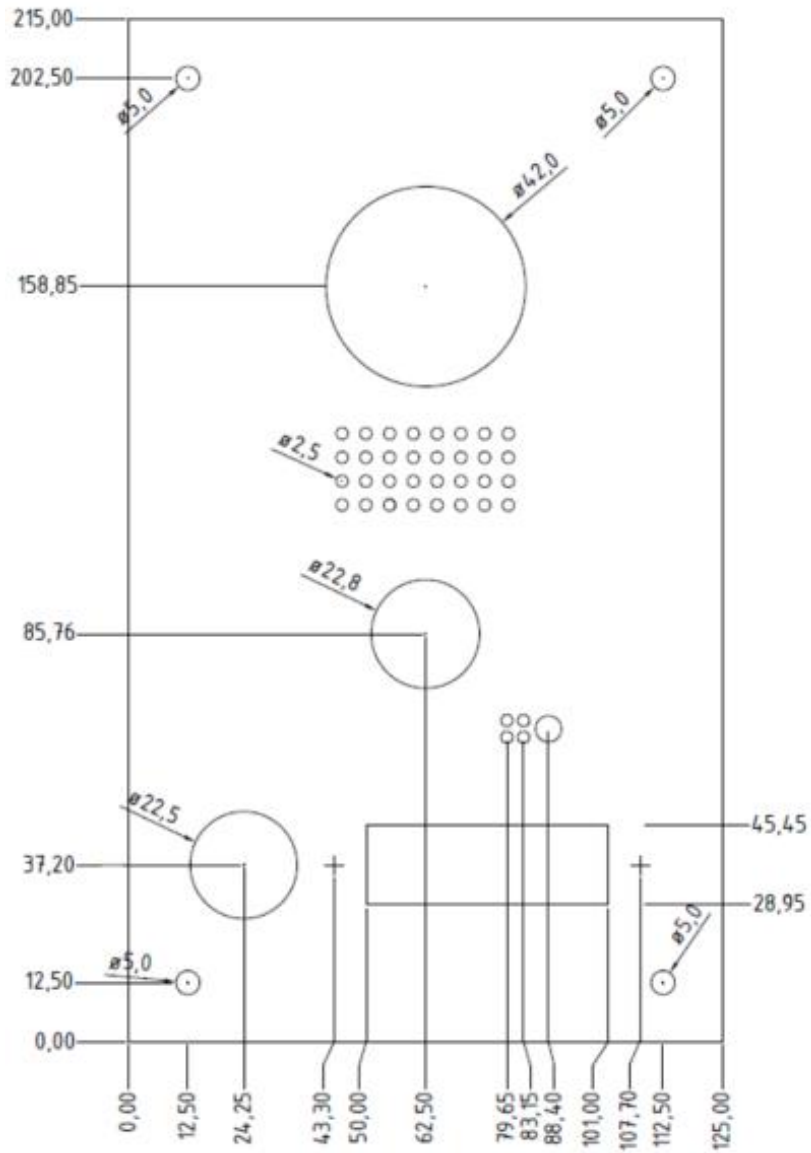

More photos

Technical Drawings

Front panel, data in mm

Material thickness: 3,0

Mounting housing, data in mm

The installation of the Video Door Station to a wall or fence requires professional skills and suitable tools e.g. drilling machine, drill, dowels and if necessary spacers. These are not included.