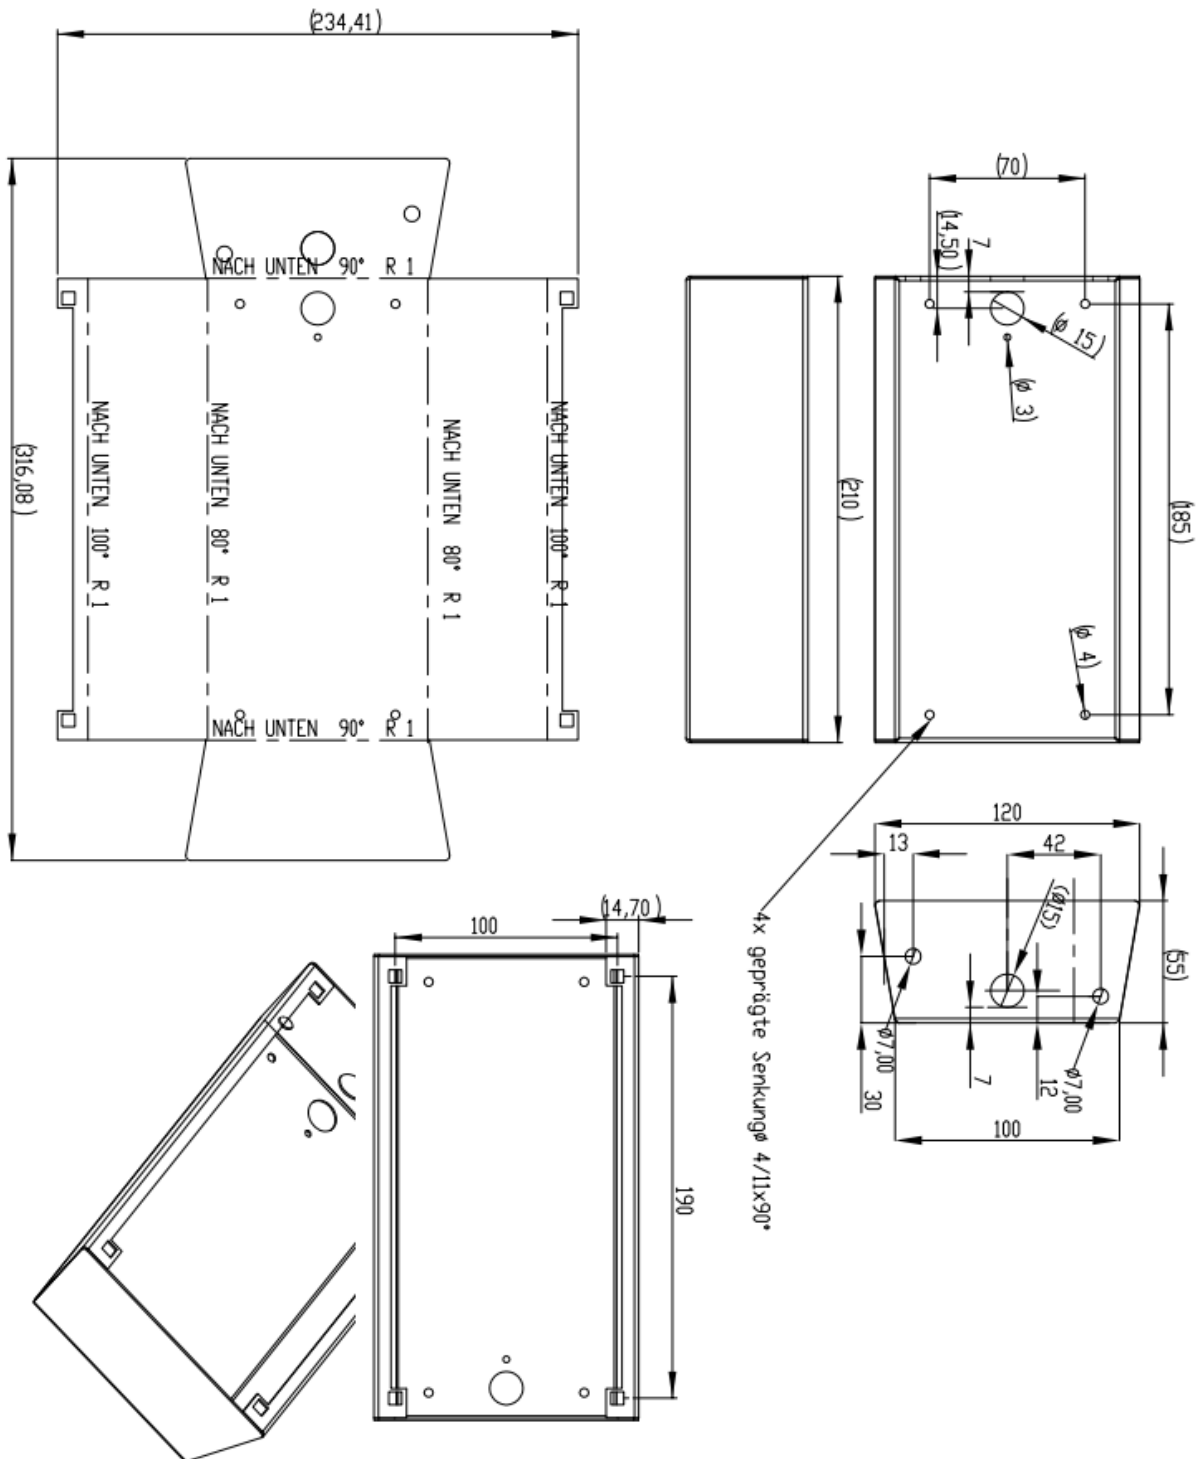

More photos

Technical Drawings

Front panel, data in mm

Material thickness: 3,0

Mounting housing, data in mm

The installation of the Video Door Station to a wall or fence requires professional skills and suitable tools e.g. drilling machine, drill, dowels and if necessary spacers. These are not included.