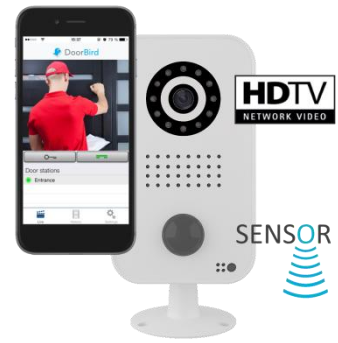

Your home always
under control.

DoorBird

Quality for a safer home.

AVAILABLE: www.doorbird.com

MSRP: \$349

BirdGuard

The BirdGuard is the ideal addition to your DoorBird. You can see what the visitor does after you have opened the door.

Thanks to the integrated motion sensor you will immediately receive a push-message to your Smartphone if someone has entered your property.

You can speak to the visitor through an integrated speaker and receive his reply. If necessary, you can also connect an external high-performance speaker. This will enable you to trigger a >100dB alarm sound and chase the visitor away. Or you can also record and replay a predefined sound, such as a dog barking. This may result in more than 90% of burglaries being abandoned.

What is the visitor doing?

The BirdGuard is the ideal addition to your DoorBird. You can see what the visitor does after you have opened the door with the DoorBird:

Motion sensor

You are always aware of activity at your residence. The integrated motion sensor alerts you via a push-message to your Smartphone, if an unwelcome visitor appears.

Technical specs

Dimensions: 2.95in x 6.18in / 7.5cm x 15.7cm (w x h)

Weight: 290g

Camera: HDTV

Lens: High-end ultra wide-angle hemispheric lens, 180° horizontal, 90° vertical

Video: VGA to HDTV

Motion Sensor: PIR, up to 26ft / 8m