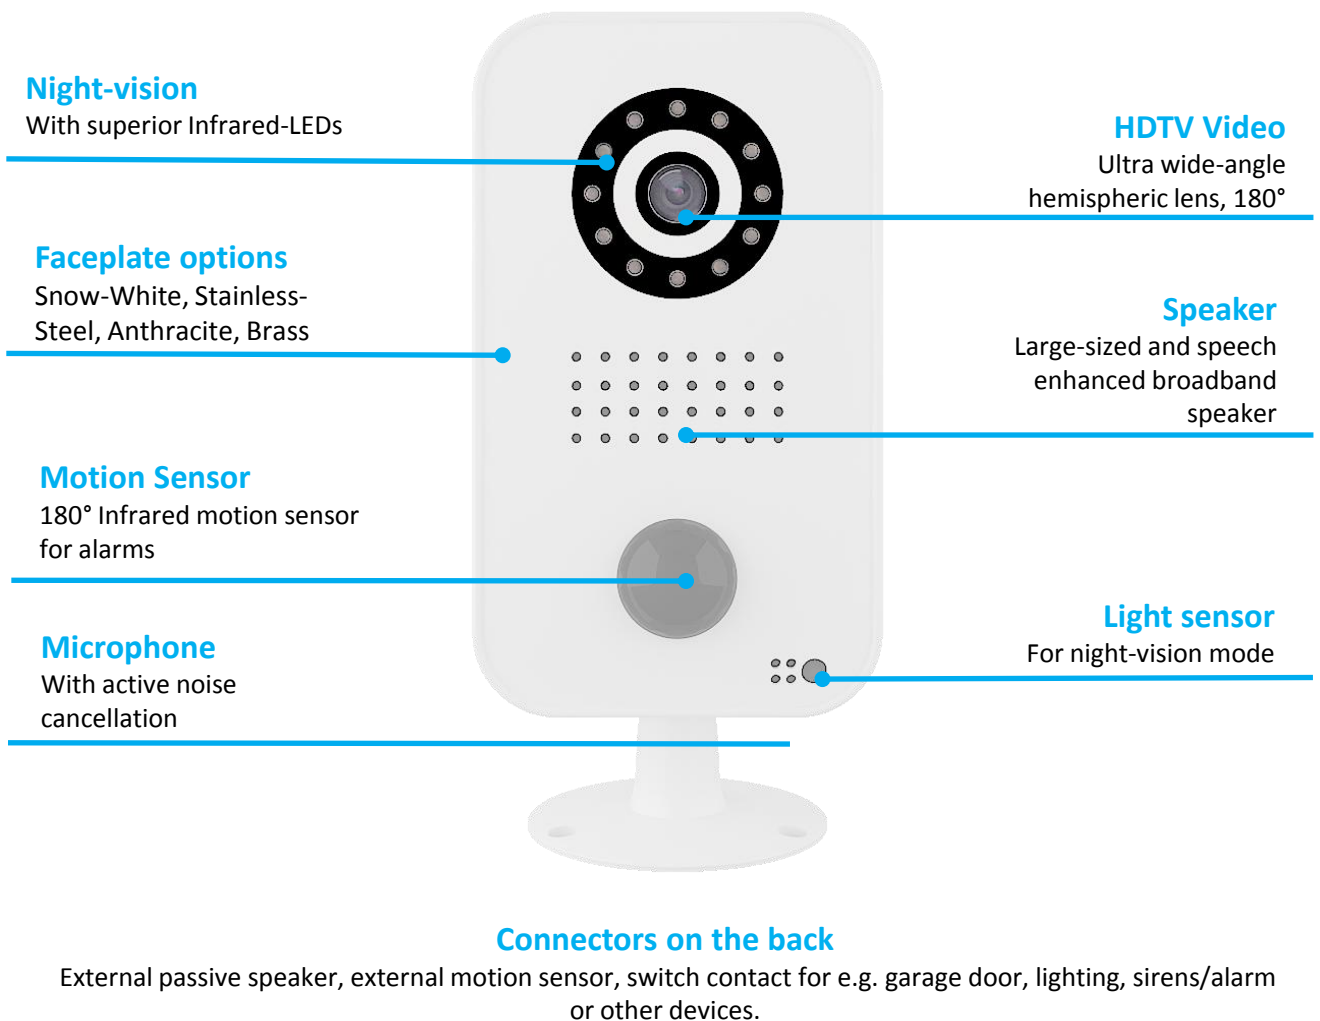

Your home always
under control.

DoorBird

Quality for a safer home.

AVAILABLE: www.doorbird.com

MSRP: \$349

BirdGuard

The BirdGuard is the ideal addition to your DoorBird. You can see what the visitor does after you have opened the door.

Thanks to the integrated motion sensor you will immediately receive a push-message to your Smartphone if someone has entered your property.

You can speak to the visitor through an integrated speaker and receive his reply. If necessary, you can also connect an external high-performance speaker. This will enable you to trigger a >100dB alarm sound and chase the visitor away. Or you can also record and replay a predefined sound, such as a dog barking. This may result in more than 90% of burglaries being abandoned.

What is the visitor doing?

The BirdGuard is the ideal addition to your DoorBird. You can see what the visitor does after you have opened the door with the DoorBird:

Motion sensor

You are always aware of activity at your residence. The integrated motion sensor alerts you via a push-message to your Smartphone, if an unwelcome visitor appears.

Technical specs

Dimensions: 2.95in x 6.18in / 7.5cm x 15.7cm (w x h)

Weight: 290g

Camera: HDTV

Lens: High-end ultra wide-angle hemispheric lens, 180° horizontal, 90° vertical

Video: VGA to HDTV

Motion Sensor: PIR, up to 26ft / 8m