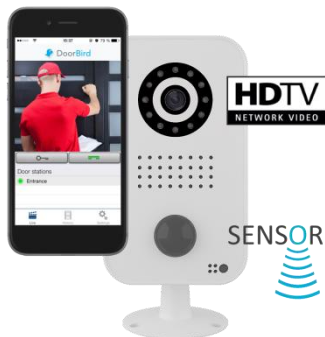

Your home always
under control.

DoorBird

Quality for a safer home.

AVAILABLE: www.doorbird.com

MSRP: \$349

BirdGuard

The BirdGuard is the ideal addition to your DoorBird. You can see what the visitor does after you have opened the door.

Thanks to the integrated motion sensor you will immediately receive a push-message to your Smartphone if someone has entered your property.

You can speak to the visitor through an integrated speaker and receive his reply. If necessary, you can also connect an external high-performance speaker. This will enable you to trigger a >100dB alarm sound and chase the visitor away. Or you can also record and replay a predefined sound, such as a dog barking. This may result in more than 90% of burglaries being abandoned.

What is the visitor doing?

The BirdGuard is the ideal addition to your DoorBird. You can see what the visitor does after you have opened the door with the DoorBird:

Motion sensor

You are always aware of activity at your residence. The integrated motion sensor alerts you via a push-message to your Smartphone, if an unwelcome visitor appears.

Technical specs

Dimensions: 2.95in x 6.18in / 7.5cm x 15.7cm (w x h)

Weight: 290g

Camera: HDTV

Lens: High-end ultra wide-angle hemispheric lens, 180° horizontal, 90° vertical

Video: VGA to HDTV

Motion Sensor: PIR, up to 26ft / 8m